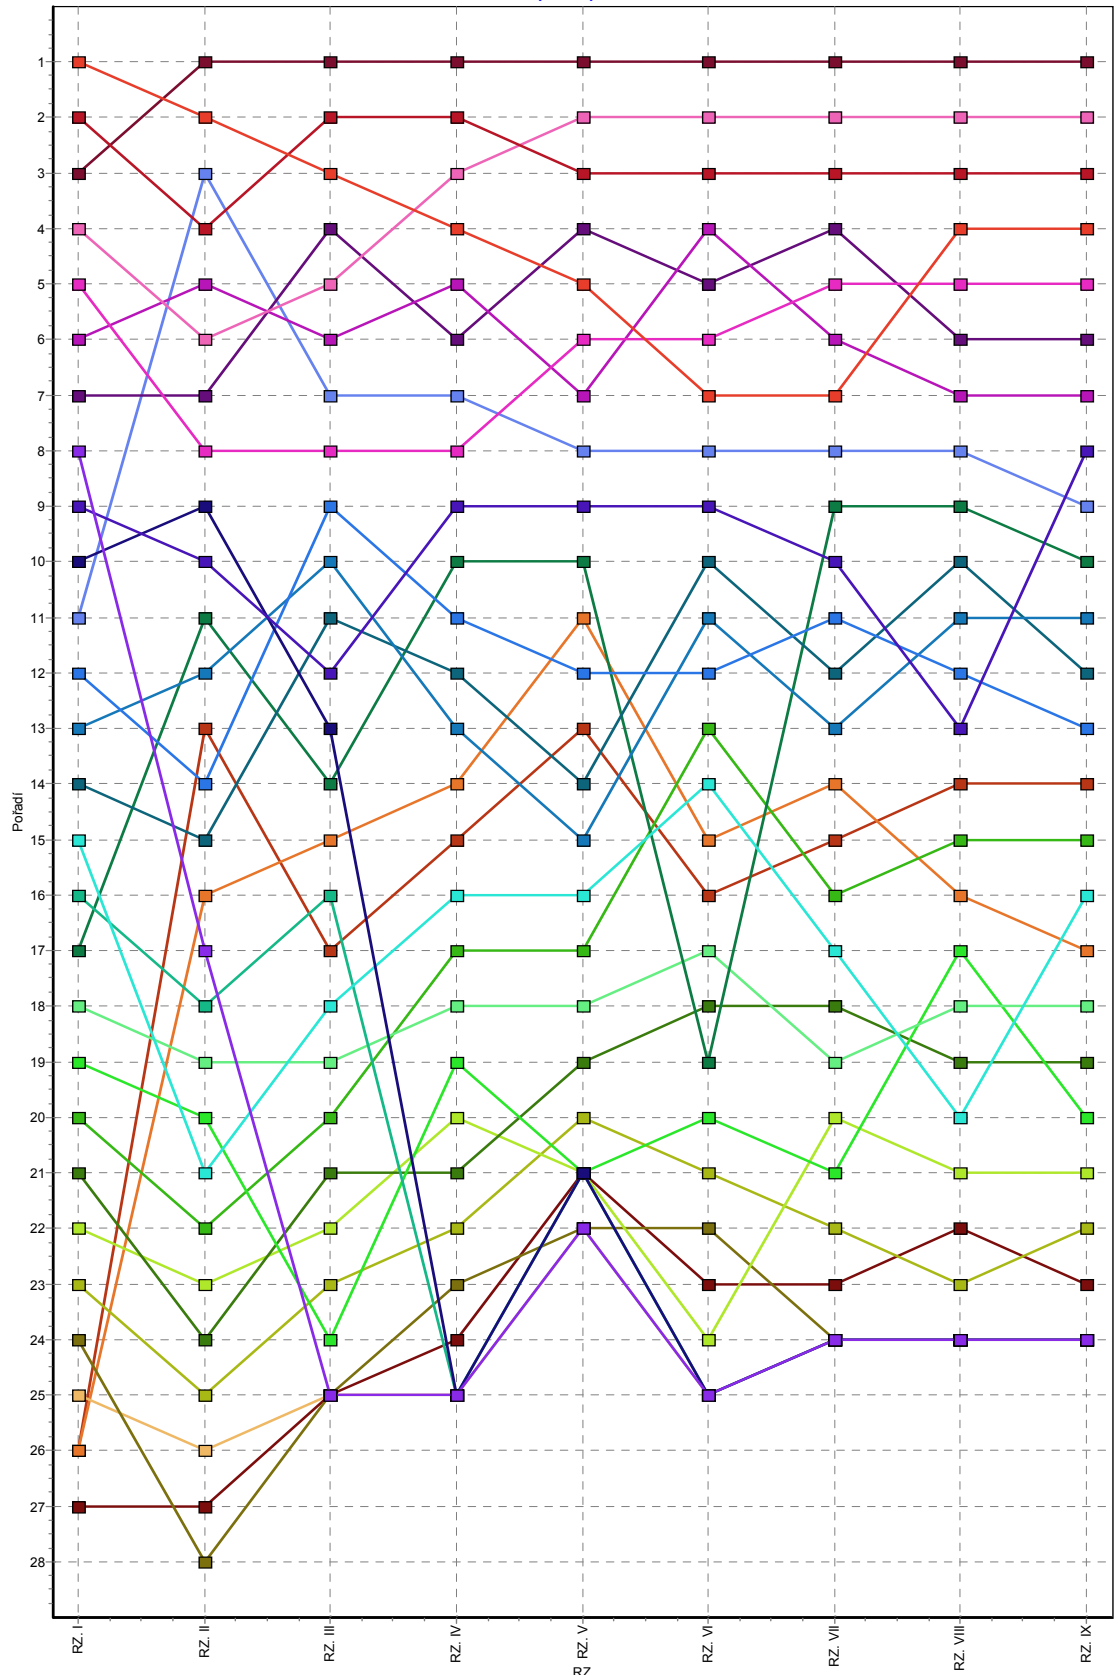

Pořadí v jednotlivých RZ

- 01 Oppitz Michal
- 02 Homolka David
- 03 Veselka - JFD Jiří
- 04 Bouchner Michal
- 05 Brychta Čeněk
- 06 Horák - Alf Aleš
- 07 Němec Ondřej
- 08 Jandouš st. Josef
- 09 Klínkáček Lubomír
- 10 Pekař - PEKÍ Jožka
- 11 Bezděk Filip
- 12 Suchánek Jiří
- 13 Oppitz Matěj
- 14 Koupý Zbyněk
- 15 Šmarda Jan
- 16 Zmrzlík Ivan
- 17 Hrouzek Jindřich
- 18 Šima Petr
- 19 Jelínek Jan
- 20 Havlíková Daniela
- 21 Dohnal Honza
- 22 Panáček - Mudman Pavel
- 23 Topinka Robert
- 24 Kohoutek Dominik
- 25 Zatloukal Michal
- 26 Havlík Luboš
- 26 Neudert - Upeer Jiří
- 27 Horák Petr