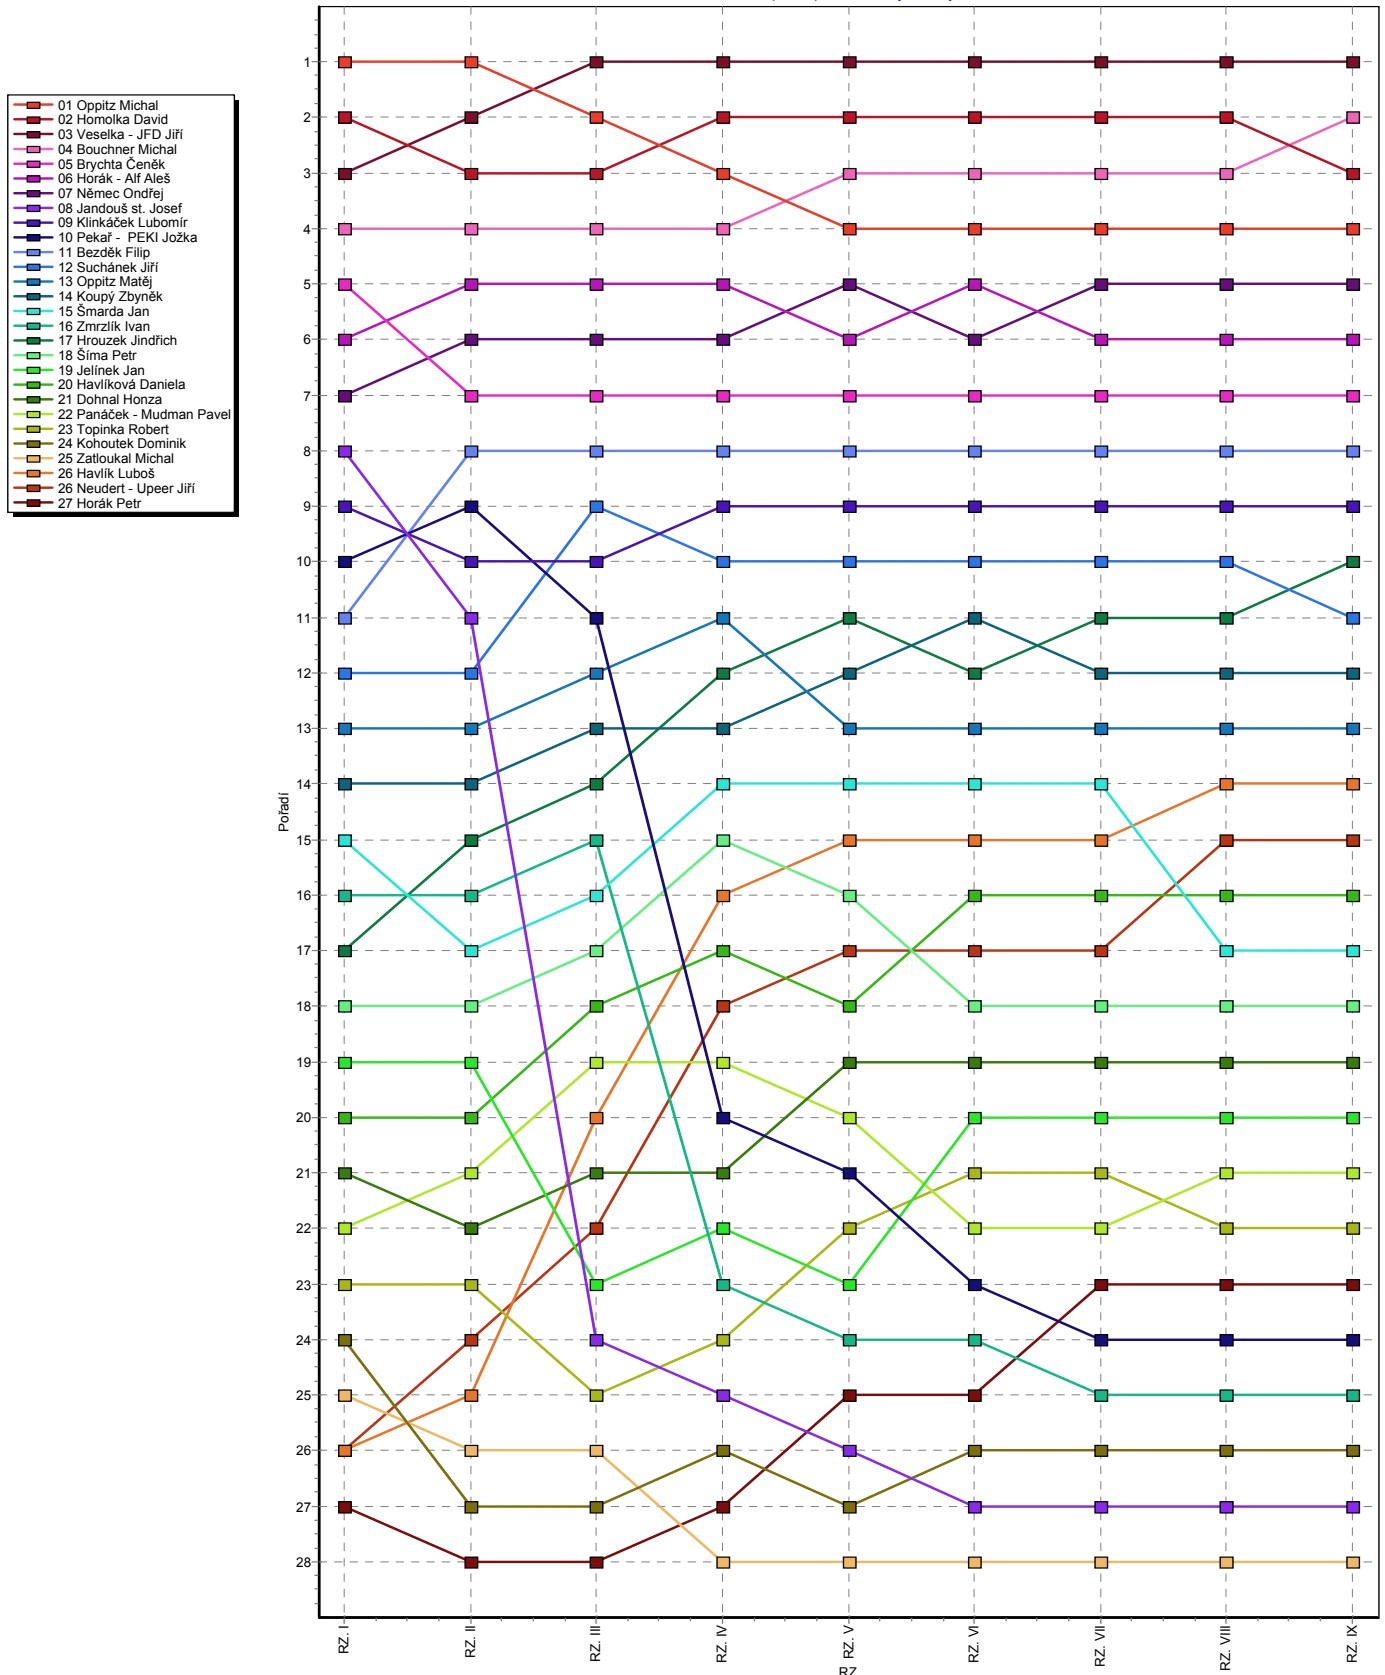

Celkové pořadí závodu II. Stavos Rally 2010

Délka 0,0m

Průběžné celkové pořadí po dokončení jednotlivých RZ

Poz.	St.č.	Jezdec Karoserie	Čik.čas Penalizace	Ztráta 1. Ztráta př.	Poz.	St.č.	Jezdec Karoserie	Čik.čas Penalizace	Ztráta 1. Ztráta př.
01.	4	Oppitz Michal Ford Focus WRC	00:03:11.43		01.	4	Oppitz Michal Ford Focus WRC	00:03:11.43	00:00:00.00
02.	3	Homolka David Ford Focus WRC	00:03:16.20	00:00:04.76 00:00:04.76	02.	3	Homolka David Ford Focus WRC	00:03:16.20	00:00:04.76 00:00:04.76
03.	1	Veselka - JFD Jiří Volkswagen Golf GTI	00:03:17.56	00:00:06.12 00:00:01.35	03.	1	Veselka - JFD Jiří Volkswagen Golf GTI	00:03:17.56	00:00:06.12 00:00:01.35
04.	19	Bouchner Michal Peugeot 207 S2000	00:03:19.70	00:00:08.26 00:00:02.14	04.	19	Bouchner Michal Peugeot 207 S2000	00:03:19.70	00:00:08.26 00:00:02.14
05.	14	Brychta Čeněk Volkswagen Golf GTI	00:03:23.62	00:00:12.18 00:00:03.92	05.	14	Brychta Čeněk Volkswagen Golf GTI	00:03:23.62	00:00:12.18 00:00:03.92
06.	7	Horák - Alf Aleš Peugeot 207 S2000	00:03:24.78	00:00:13.34 00:00:01.15	06.	7	Horák - Alf Aleš Peugeot 207 S2000	00:03:24.78	00:00:13.34 00:00:01.15
07.	89	Němec Ondřej Škoda Fabia S2000	00:03:26.17	00:00:14.73 00:00:01.39	07.	89	Němec Ondřej Škoda Fabia S2000	00:03:26.17	00:00:14.73 00:00:01.39
08.	49	Jandouš st. Josef Toyota Supra AWD	00:03:41.14	00:00:29.70 00:00:14.96	08.	49	Jandouš st. Josef Toyota Supra AWD	00:03:41.14	00:00:29.70 00:00:14.96
09.	71	Klinkáček Lubomír Mitsubishi Lancer Evo X	00:03:45.28	00:00:33.84 00:00:04.14	09.	71	Klinkáček Lubomír Mitsubishi Lancer Evo X	00:03:45.28	00:00:33.84 00:00:04.14
10.	5	Pekař - PEKI Jožka Lancia Delta Integrale HF	00:03:45.59	00:00:34.15 00:00:00.31	10.	5	Pekař - PEKI Jožka Lancia Delta Integrale HF	00:03:45.59	00:00:34.15 00:00:00.31
11.	52	Bezděk Filip VW Golf V GTI	00:03:47.43	00:00:36.00 00:00:01.84	11.	52	Bezděk Filip VW Golf V GTI	00:03:47.43	00:00:36.00 00:00:01.84
12.	50	Suchánek Jiří VW Golf V GTI	00:03:49.23	00:00:37.79 00:00:01.79	12.	50	Suchánek Jiří VW Golf V GTI	00:03:49.23	00:00:37.79 00:00:01.79
13.	29	Oppitz Matěj Subaru Impreza STI 09	00:03:54.15	00:00:42.71 00:00:04.92	13.	29	Oppitz Matěj Subaru Impreza STI 09	00:03:54.15	00:00:42.71 00:00:04.92
14.	35	Koupý Zbyněk Škoda 130RS	00:04:00.00	00:00:48.56 00:00:05.84	14.	35	Koupý Zbyněk Škoda 130RS	00:04:00.00	00:00:48.56 00:00:05.84
15.	79	Šmarda Jan Mitsubishi Lancer Evo VII	00:04:06.40	00:00:54.96 00:00:06.40	15.	79	Šmarda Jan Mitsubishi Lancer Evo VII	00:04:06.40	00:00:54.96 00:00:06.40
16.	27	Zmrzlík Ivan Lancia Delta Integrale HF	00:04:10.70 00:00:10.00	00:00:59.26 00:00:04.29	16.	27	Zmrzlík Ivan Lancia Delta Integrale HF	00:04:10.70 00:00:10.00	00:00:59.26 00:00:04.29
17.	30	Hrouzek Jindřich Ford Focus WRC	00:04:15.12 00:00:10.00	00:01:03.68 00:00:04.42	17.	30	Hrouzek Jindřich Ford Focus WRC	00:04:15.12 00:00:10.00	00:01:03.68 00:00:04.42
18.	73	Šíma Petr VW Golf V GTI	00:04:25.28	00:01:13.84 00:00:10.15	18.	73	Šíma Petr VW Golf V GTI	00:04:25.28	00:01:13.84 00:00:10.15
19.	76	Jelínek Jan Ford Focus WRC	00:04:31.46	00:01:20.03 00:00:06.18	19.	76	Jelínek Jan Ford Focus WRC	00:04:31.46	00:01:20.03 00:00:06.18
20.	80	Havlíková Daniela VW Golf GTI	00:04:32.82	00:01:21.39 00:00:01.36	20.	80	Havlíková Daniela VW Golf GTI	00:04:32.82	00:01:21.39 00:00:01.36
21.	56	Dohnal Honza Subaru Impreza 98	00:04:36.78	00:01:25.34 00:00:03.95	21.	56	Dohnal Honza Subaru Impreza 98	00:04:36.78	00:01:25.34 00:00:03.95
22.	41	Panáček - Mudman Pavel Subaru Impreza STI NEON	00:04:40.57 00:00:10.00	00:01:29.14 00:00:03.79	22.	41	Panáček - Mudman Pavel Subaru Impreza STI NEON	00:04:40.57 00:00:10.00	00:01:29.14 00:00:03.79
23.	66	Topinka Robert VW Golf V GTI	00:04:47.26	00:01:35.82 00:00:06.68	23.	66	Topinka Robert VW Golf V GTI	00:04:47.26	00:01:35.82 00:00:06.68
24.	97	Kohoutek Dominik Subaru impreza 2007	00:05:42.48	00:02:31.04 00:00:55.21	24.	97	Kohoutek Dominik Subaru impreza 2007	00:05:42.48	00:02:31.04 00:00:55.21
25.	95	Zatloukal Michal Subaru Impreza WRC	00:05:50.09	00:02:38.65 00:00:07.60	25.	95	Zatloukal Michal Subaru Impreza WRC	00:05:50.09	00:02:38.65 00:00:07.60
26.	32	Neudert - Upeer Jiří Subaru Impreza STI NEON	00:06:22.87	00:03:11.43 00:00:32.78	26.	32	Neudert - Upeer Jiří Subaru Impreza STI NEON	00:06:22.87	00:03:11.43 00:00:32.78
26.	28	Havlík Luboš subaru wrc 2008	00:06:22.87	00:03:11.43 00:00:32.78	26.	28	Havlík Luboš subaru wrc 2008	00:06:22.87	00:03:11.43 00:00:32.78
27.	96	Horák Petr Lancia Delta HF Integrale	00:06:44.06	00:03:32.62 00:00:21.18	27.	96	Horák Petr Lancia Delta HF Integrale	00:06:44.06	00:03:32.62 00:00:21.18