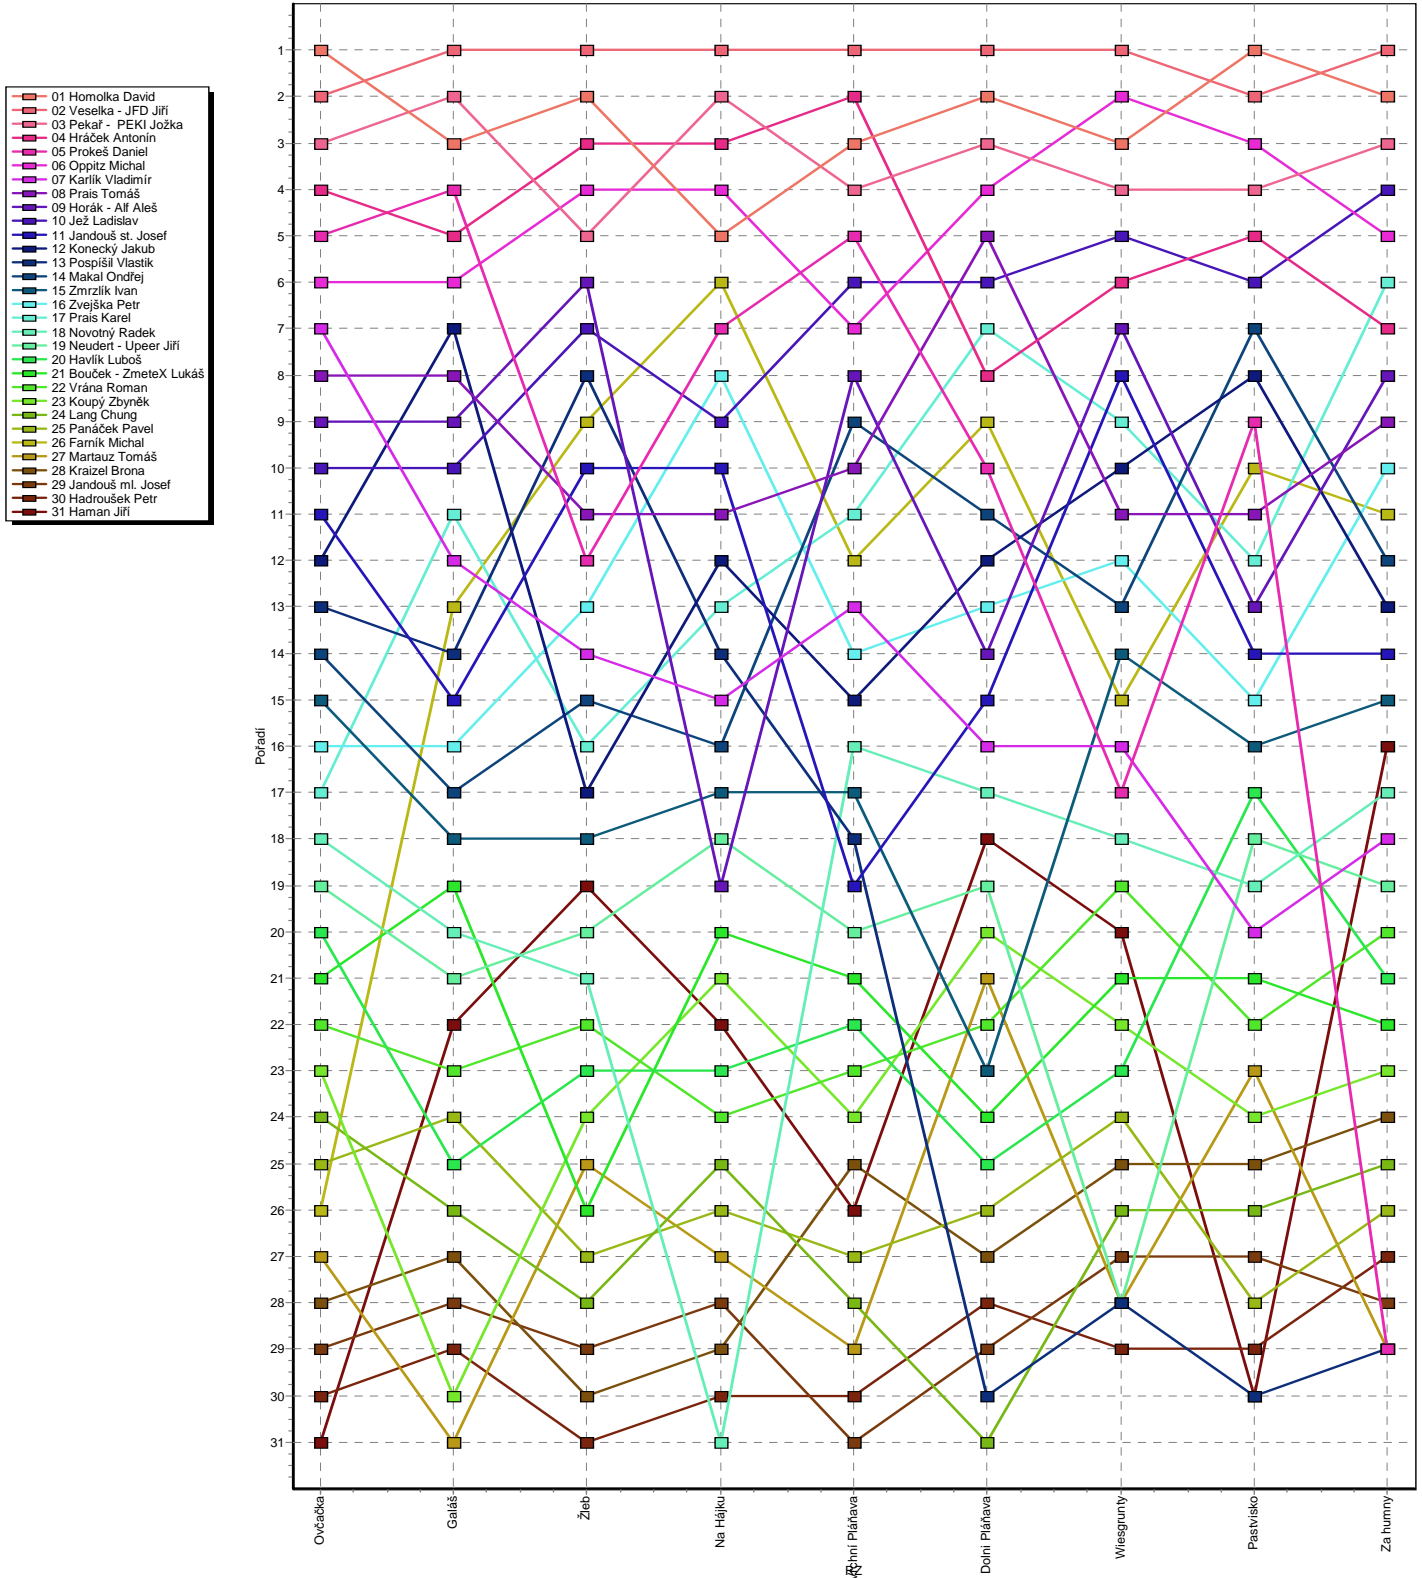

II. Wineyard Rally 2009

Pořadí v jednotlivých RZ